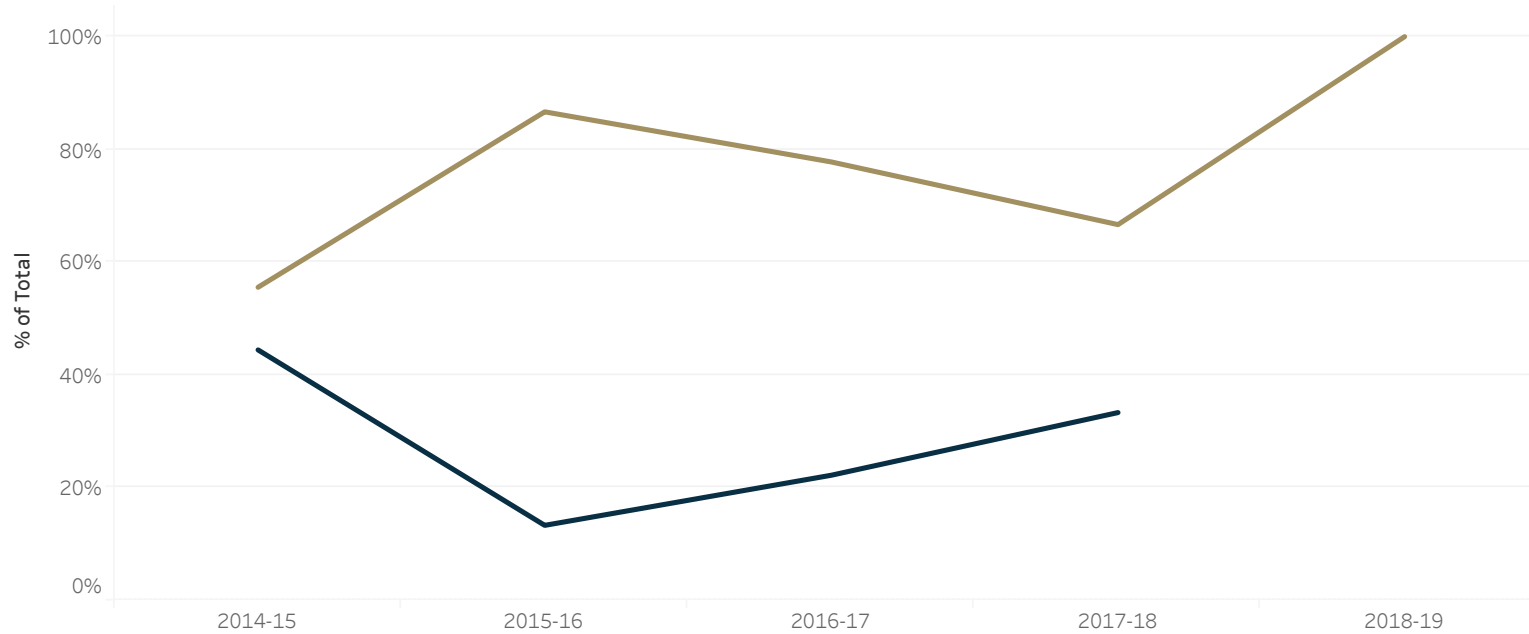

Demographics
 Citizenship

Division Desc
 Engineering

Year
 Multiple values

Demographics
 International
 US Citizen/Permanen..

Postdoctoral Scholars by Citizenship in Engineering

Notes: Reporting aligns with standards from the Coalition for Next Generation Life Science (CNGLS). URM (Underrepresented Minority) includes: African American/Black, American Indian, Hispanic/Latinx, and Pacific Islander.